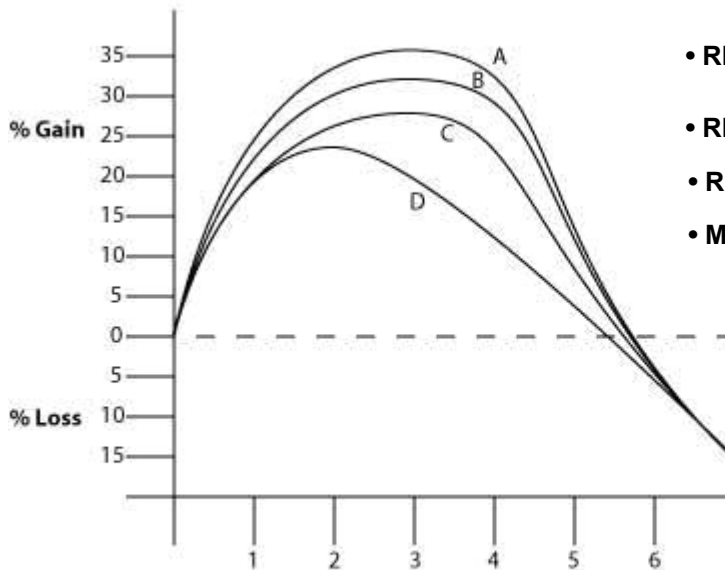

Formula ACE - Fuel Saving Additive

- 100% refined crude oil component
- Suitable for gasoline and diesel engine
- Increasing fuel efficiency from 15% to more than 35%*
- Increasing engine performance
- Increasing engine longevity
- Reducing hydrocarbon emission up to 60% (Environment Friendly)

Amount of Formula ACE in fuel

- RM 1/10cc
- RM 0.90/10cc for loyalty customer
- RM 0.80/10cc for purchasing ≥ 500 cc
- Maximum purchasing is up to 500cc

Note:

- * Terms and Conditions Apply
- Engine working condition
- Tyre pressure
- Road conditions
- Fuel quality
- Driver attitude